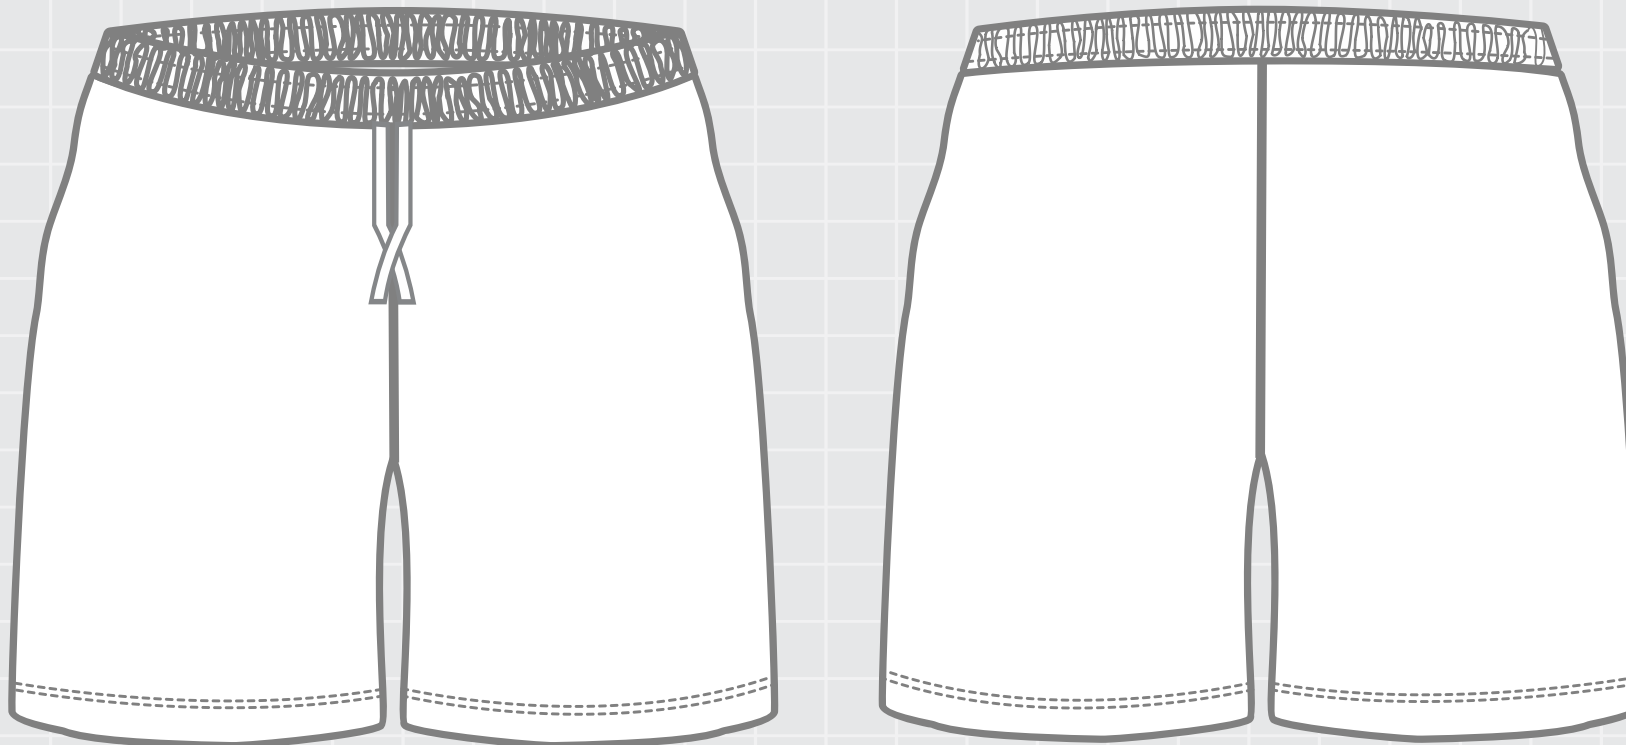

# GCP01

Sports Shorts (21cm)

Unisex & Childrens

# GAME

#GAMEClothing

f @GameClothing

ig @Game\_Clothing\_Aus

Size	C8	C10	C12	C14	2XS	XS	S	M	L	XL	2XL	3XL	4XL	5XL
To Fit Waist (cm)	59-65	64-70	69-75	74-80	76-82	80-86	84-90	90-96	96-102	100-106	104-110	108-114	112-118	116-122
Side Length (cm)	39	40	41	42	48	49	50	51	52	53	54	56	57	58

**Note:** Side length shown is for 21cm (8 inch) inner leg length; Inner leg length can be adjusted on request.

WAIST - Measure around your waist where you normally wear your pants, keeping the tape horizontal.

If your measurements fall between two sizes, choose the smaller size for a tighter fit or the larger size for a looser fit.

Measurements can vary by +/- 2cm.

*Inner Leg Length (Guide Only)*

Athletics/Running - 5cm