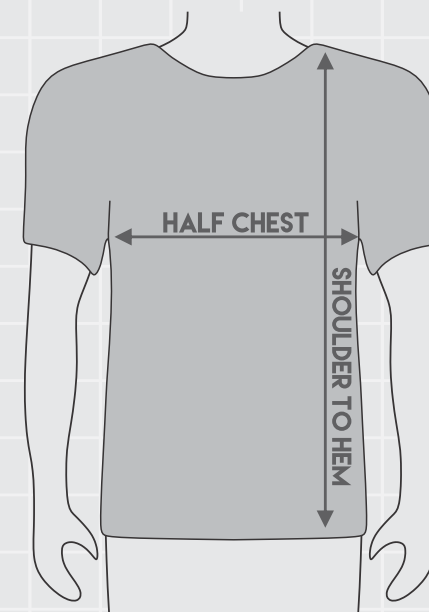

# Mens & Children's Shirts\*

S01, S01A, S03, S03A, S04, S06, S07, S09, S10, S11, S12, S13, S14, S15, S17, S18, S20, S28, S29

#GAMEClothing

f @GameClothing

ig @Game\_Clothing\_Aus

## CHILDREN

Size	C6	C8	C10	C12	C14	C16
Half Chest (cm)	38	39	41	44	47	49
Shoulder to Hem (cm)	44	47	51	57	62	64

## MENS (UNISEX)

Size	2XS	XS	S	M	L	XL	2XL	3XL	4XL	5XL	6XL
Half Chest (cm)	48	51	54	55	58	61	63	65	68	70	71
Shoulder to Hem (cm)	72	72	72	72	75	75	75	77	77	77	79

\* Includes all: Set-in & Raglan Polos & Tees (Button Tab, V-neck, Round neck); Long Sleeve & Short Sleeve.

All measurements are for the garment NOT body measurements.

Measurements can vary by +/- 2cm.