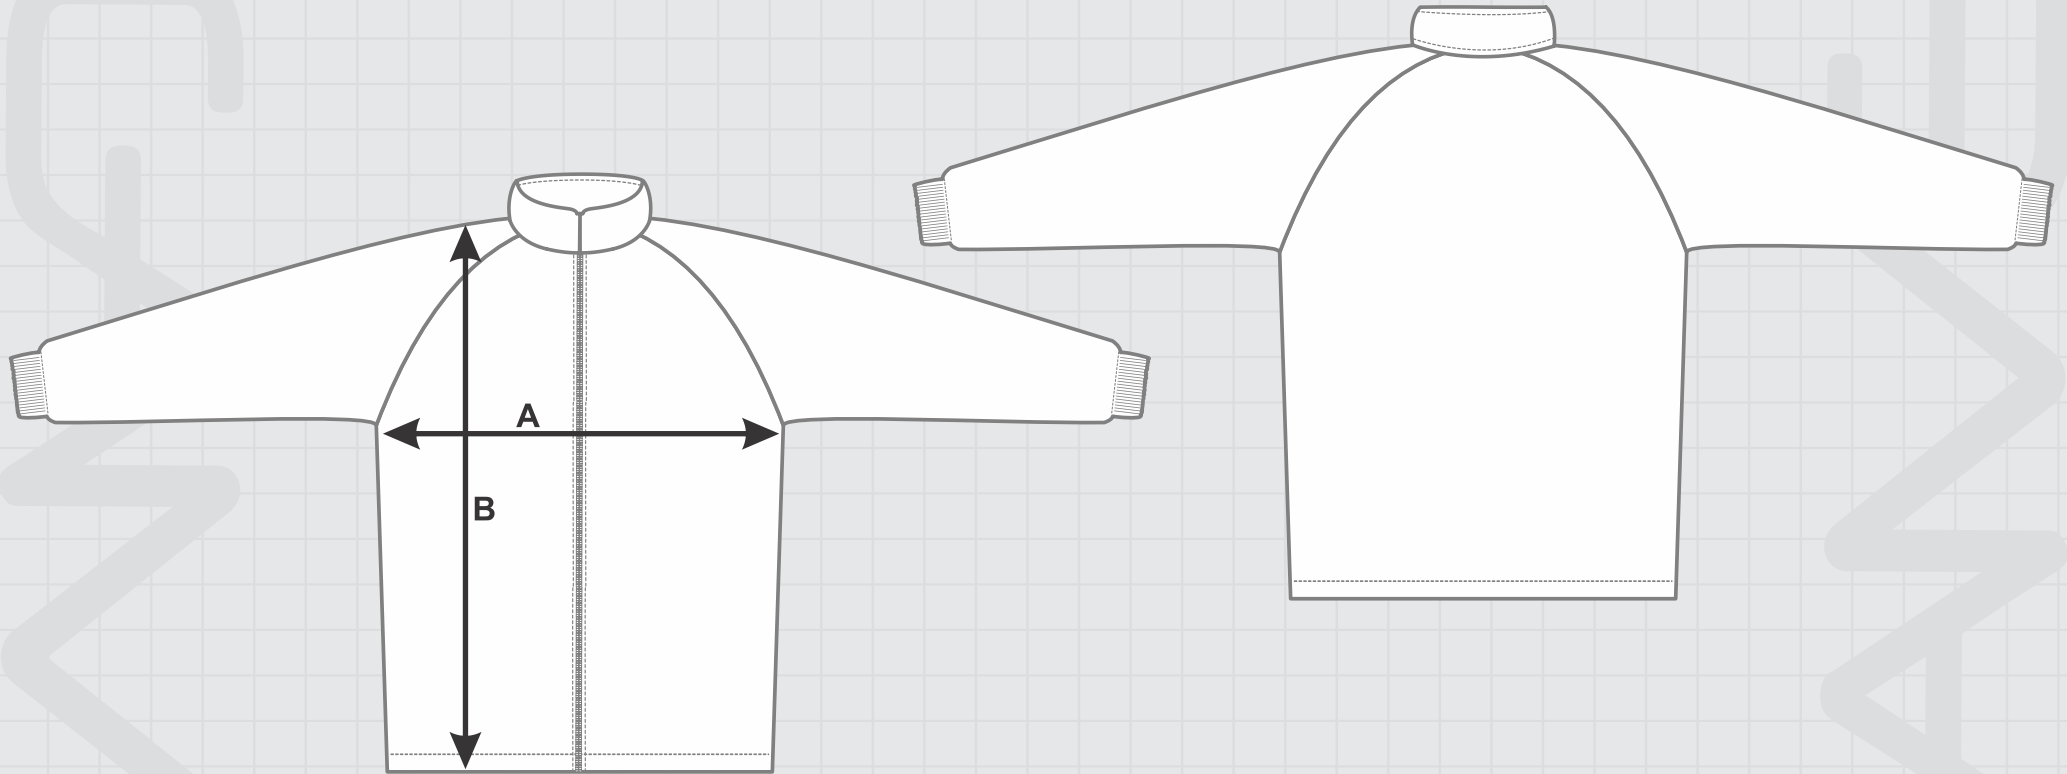

J05 - Track Jacket (Raglan) - Adults & Childrens

Size	C8	C10	C12	C14	2XS	XS	S	M	L	XL	2XL	3XL
Half Chest (cm) - A	41	43	46	48	49	52	56	59	62	63	66	69
Shoulder to Hem (cm) - B	55.5	57	58.5	60	72	72	72	74	74	74	76	76

All measurements are for the garment not body measurements.
Measurements can vary by +/- 1cm.