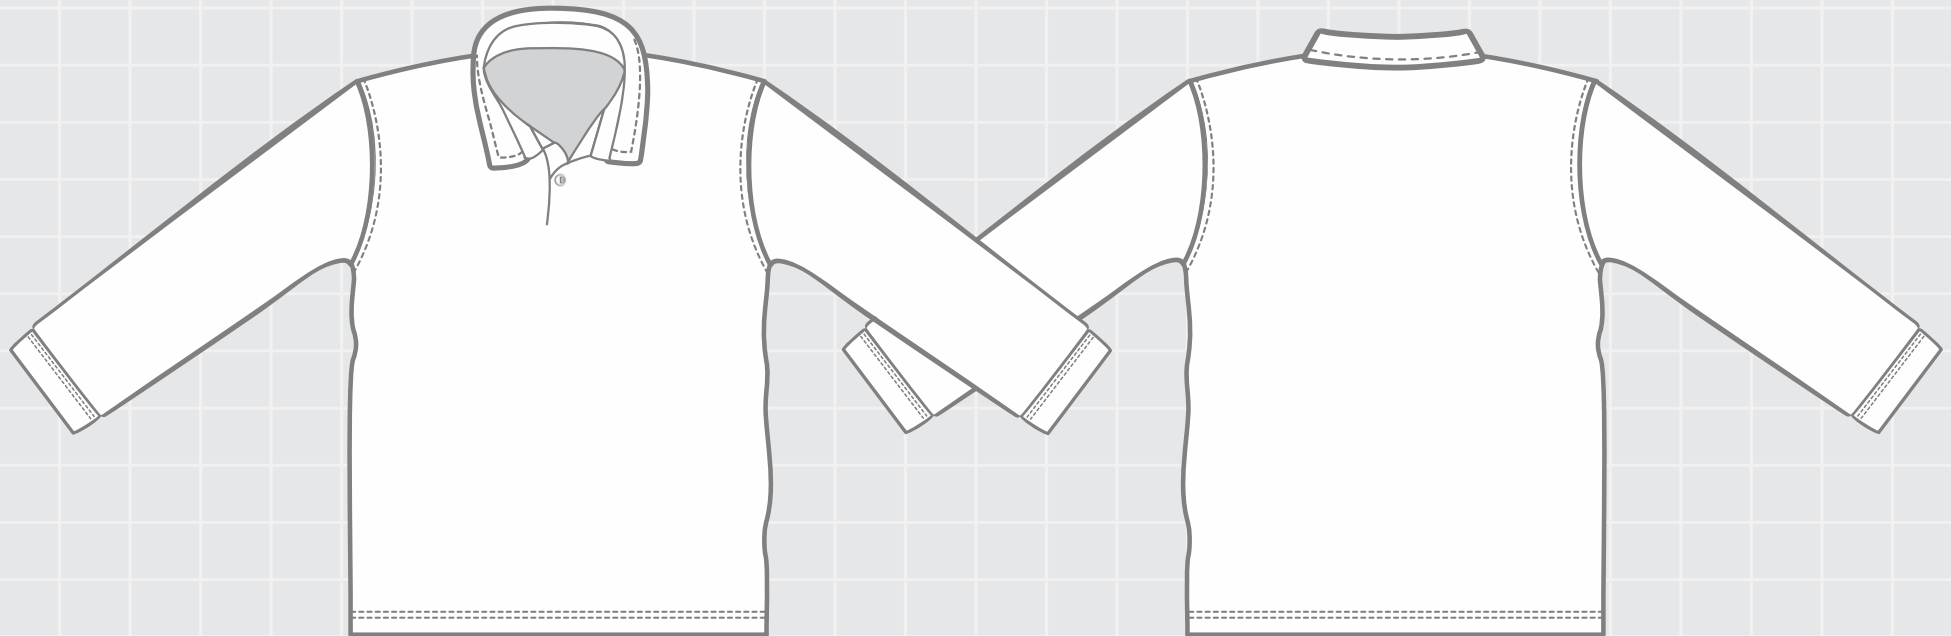

J16 - Jersey (Set-in Sleeve) Traditional Neck - LS

GAME
Clothing

| Size | C6 | C8 | C10 | C12 | C14 | C16 | 2XS | XS | S | M | L | XL | 2XL | 3XL | 4XL | 5XL | 6XL |
|----------------------|----|----|-----|-----|-----|-----|-----|----|----|----|----|----|-----|-----|-----|-----|-----|
| Half Chest (cm) | 38 | 39 | 41 | 44 | 47 | 49 | 48 | 51 | 54 | 55 | 58 | 61 | 63 | 65 | 68 | 70 | 71 |
| Shoulder to Hem (cm) | 44 | 47 | 51 | 55 | 58 | 60 | 68 | 68 | 68 | 68 | 71 | 71 | 71 | 73 | 73 | 73 | 75 |

All measurements are for the garment not body measurements
Measurements can vary by +/- 1cm.