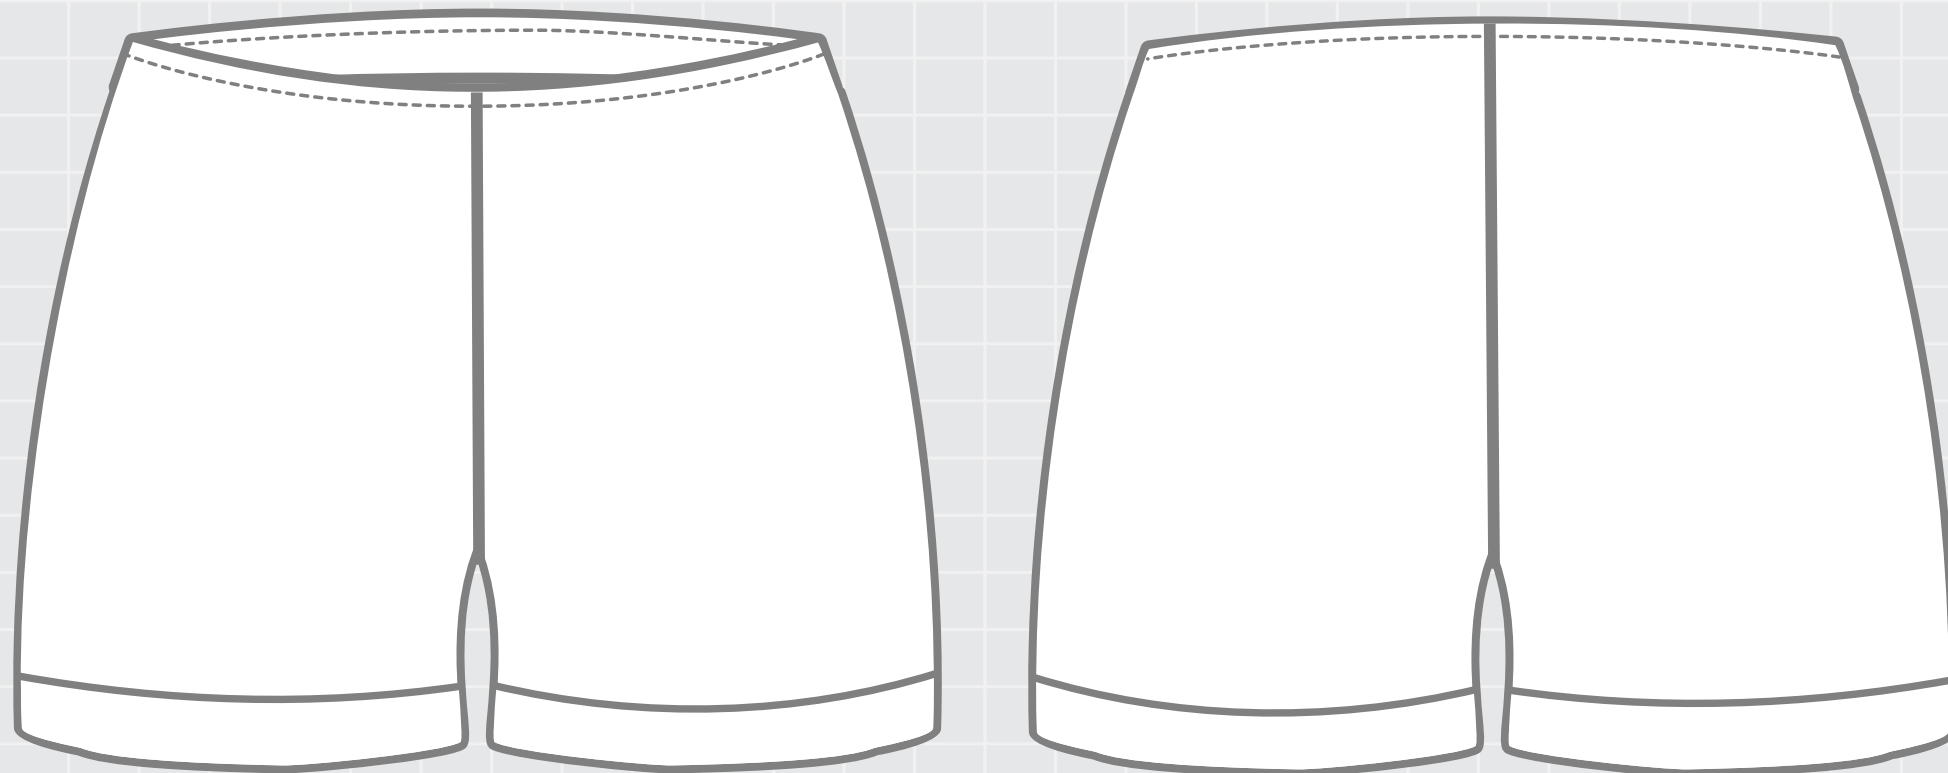

L03 - Lycra Bike Pants - Ladies

Size	L8	L10	L12	L14	L16	L18	L20
Waist (cm)	62	66	70	74	79	84	89
Hip (cm)	90	94	98	102	106	110	114

PLEASE TRY ON ACTUAL SIZING KITS FOR BEST RESULTS WHEN SIZING
Measurements can vary by +/- 1cm.