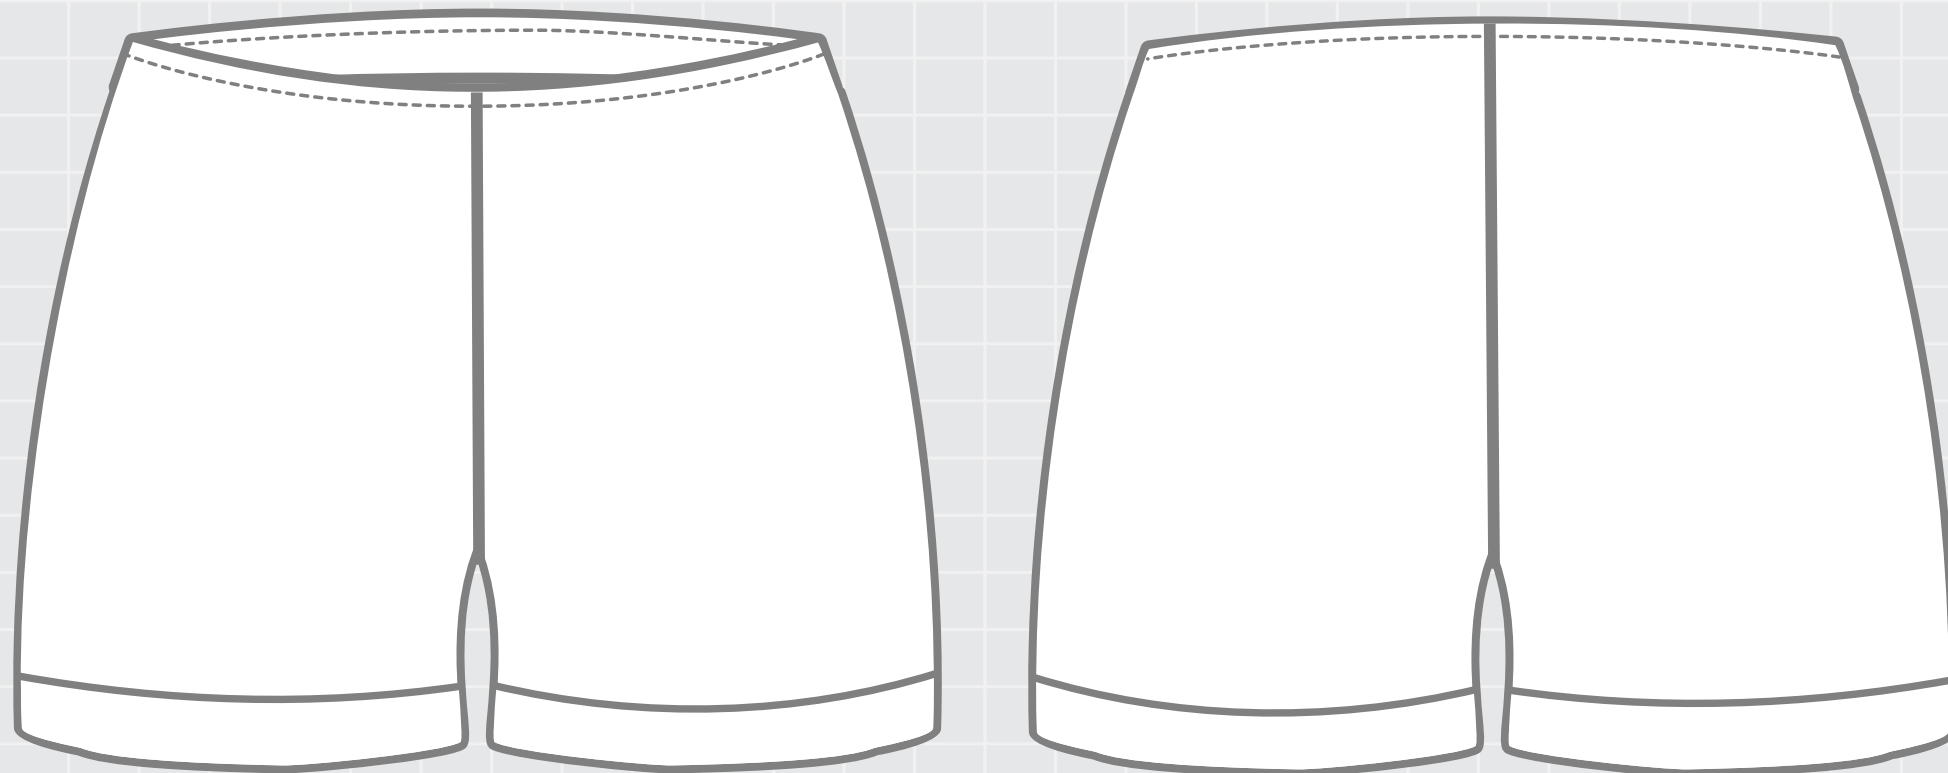

L04 - Lycra Bike Pants - Childrens

Size	C6	C8	C10	C12	C14
Waist (cm)	48	51	54	57	60
Hip (cm)	70	74	78	82	86

PLEASE TRY ON ACTUAL SIZING KITS FOR BEST RESULTS WHEN SIZING
Measurements can vary by +/- 1cm.