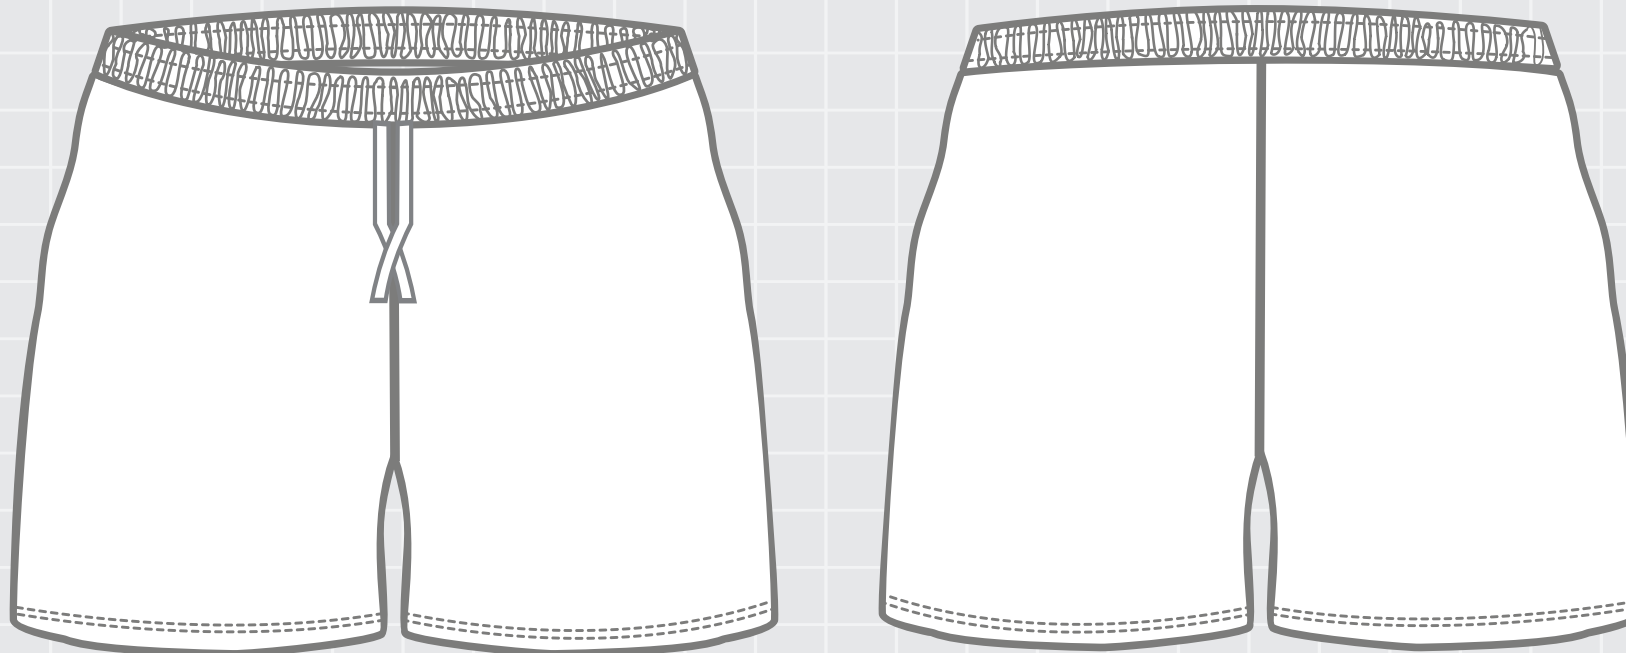

P03

Sports Shorts (11cm)

Ladies

GAME

#GAMEClothing

@GameClothing

@Game_Clothing_Aus

Size	C8	C10	C12	C14	L8	L10	L12	L14	L16	L18	L20
To Fit Waist (cm)	59-65	64-70	69-75	73-79	74-80	76-82	80-86	84-90	90-96	96-102	100-106
Side Length (cm)	34	35	36	36	37	38	39	40	41	42	43

Note: Side length shown is for 11cm (4.5 inch) inner leg length; Inner leg length can be adjusted on request.

WAIST - Measure around your waist where you normally wear your pants, keeping the tape horizontal.

If your measurements fall between two sizes, choose the smaller size for a tighter fit or the larger size for a looser fit.

Measurements can vary by +/- 2cm.

Inner Leg Length (Guide Only)

Athletics/Running - 5cm

League/Union - 9cm

Touch/Hockey/Volleyball - 13 or 17cm

Football/Basketball - 17 or 21cm