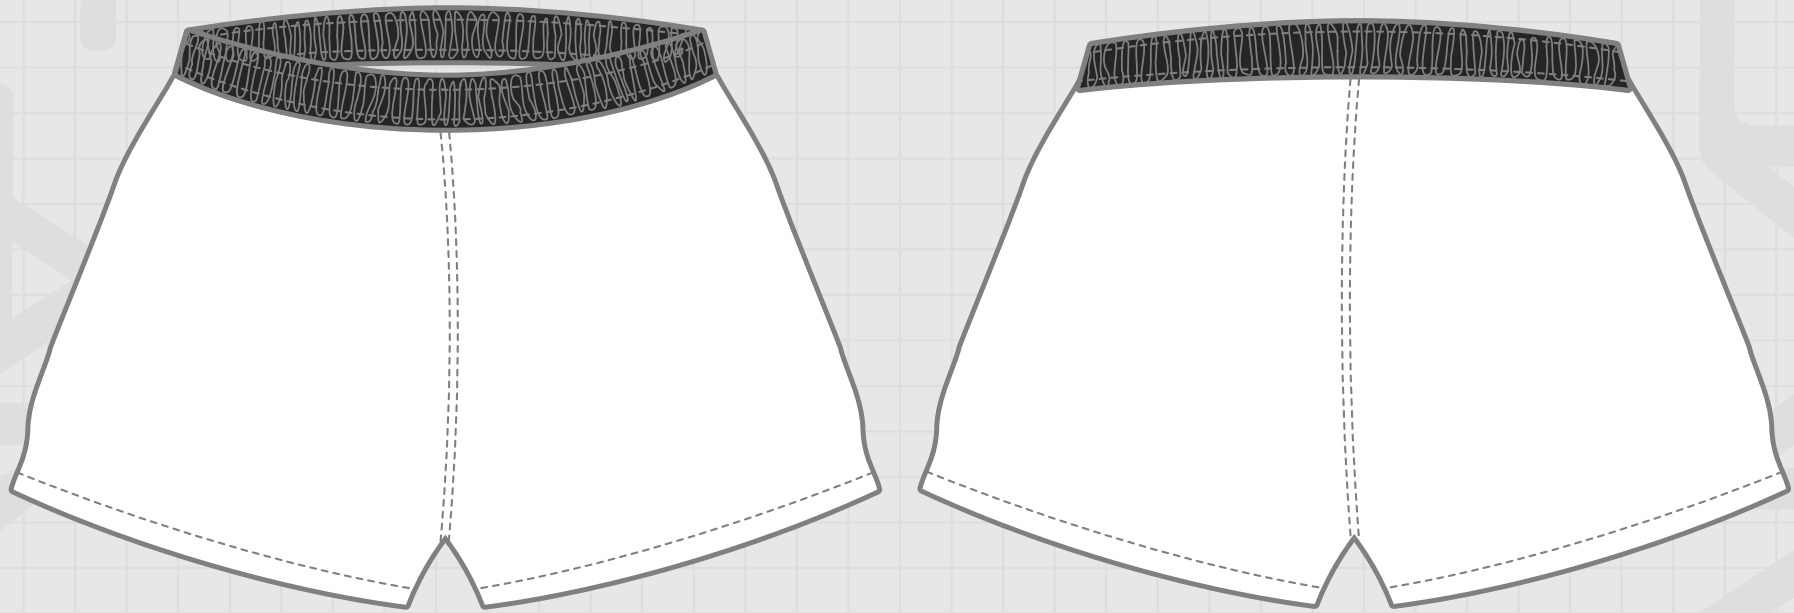

P015/P016 - Rugby Shorts - Elastic Drawstring - Mens & Childrens

Size	C8	C10	C12	C14	2XS	XS	S	M	L	XL	2XL
To fit Hips (cm)	65	70	75	80	82	86	90	96	102	106	110

All measurements are for the garment not body measurements, unless otherwise stated.
Measurements can vary by +/- 1cm.