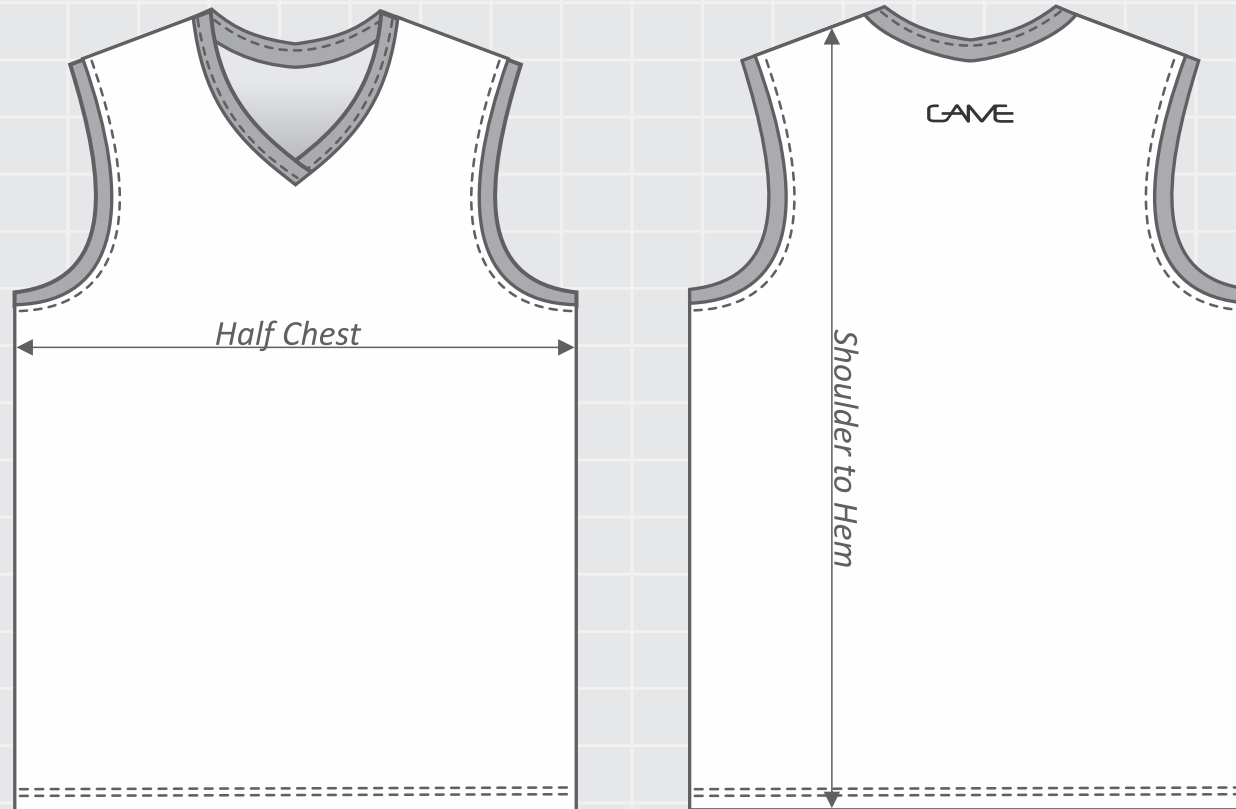

SL01, SL02, & SL08

V-neck & Round neck Tank Top Singlet

Unisex & Childrens

GAME

#GAMEClothing

f @GameClothing

ig @Game_Clothing_Aus

Size	C8	C10	C12	C14	2XS	XS	S	M	L	XL	2XL	3XL	4XL	5XL	6XL
Half Chest (cm)	39	41	43	45	48	51	53	55	58	60	62	65	67	69	72
Shoulder to Hem (cm)	58	63	67	72	77	77	77	79	79	79	79	79	81	81	83

All measurements are for the garment not body measurements.
Measurements can vary by +/- 2cm.