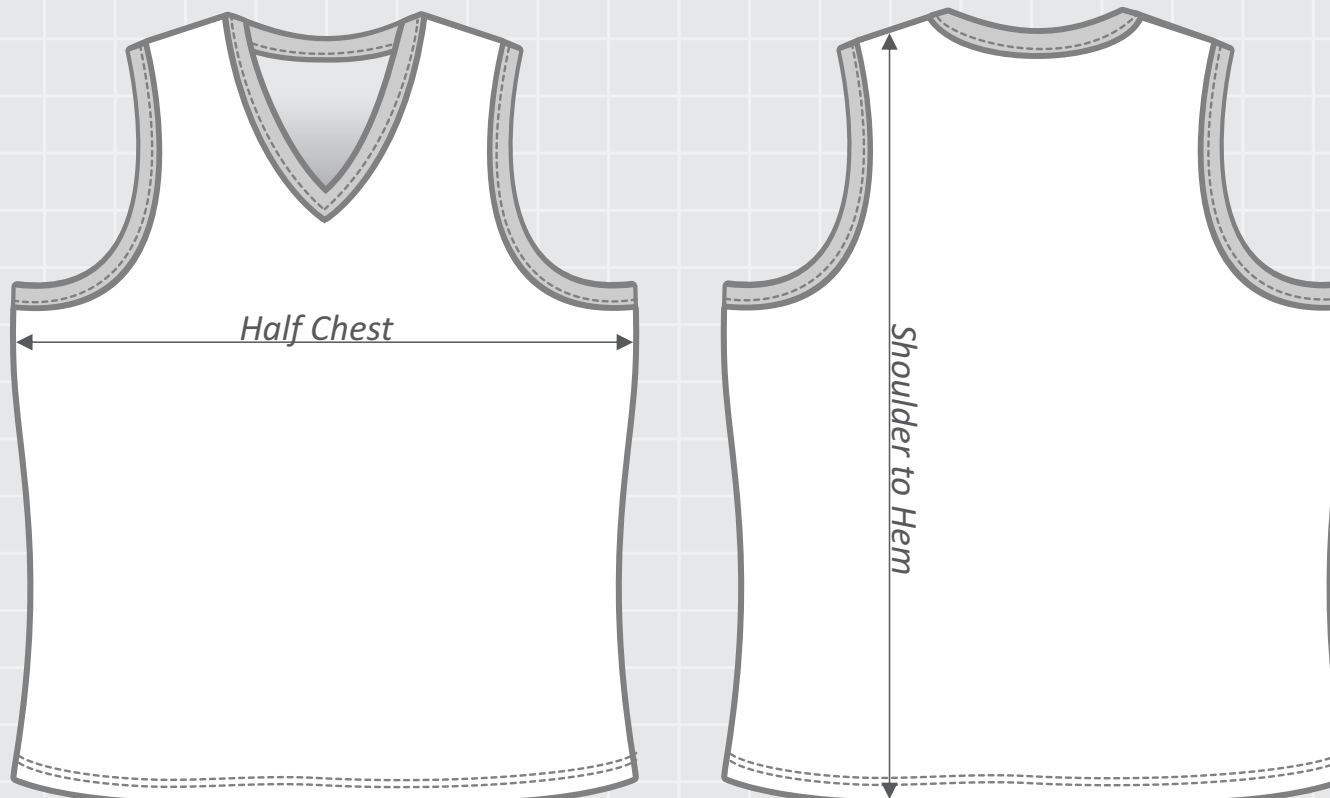

SL04 - Singlet - V-Neck - Ladies & Childrens

Size	C6	C8	C10	C12	C14	8	10	12	14	16	18	20	22	24
Half Chest (cm)	39	40	41	45	47	44.5	48	50	53.5	54	57	58	61	63.5
Shoulder to Hem (cm)	46	50	52	58	62	62	63	64	64	66	66	66	66	66

All measurements are for the garment not body measurements.
Measurements can vary by +/- 1cm.