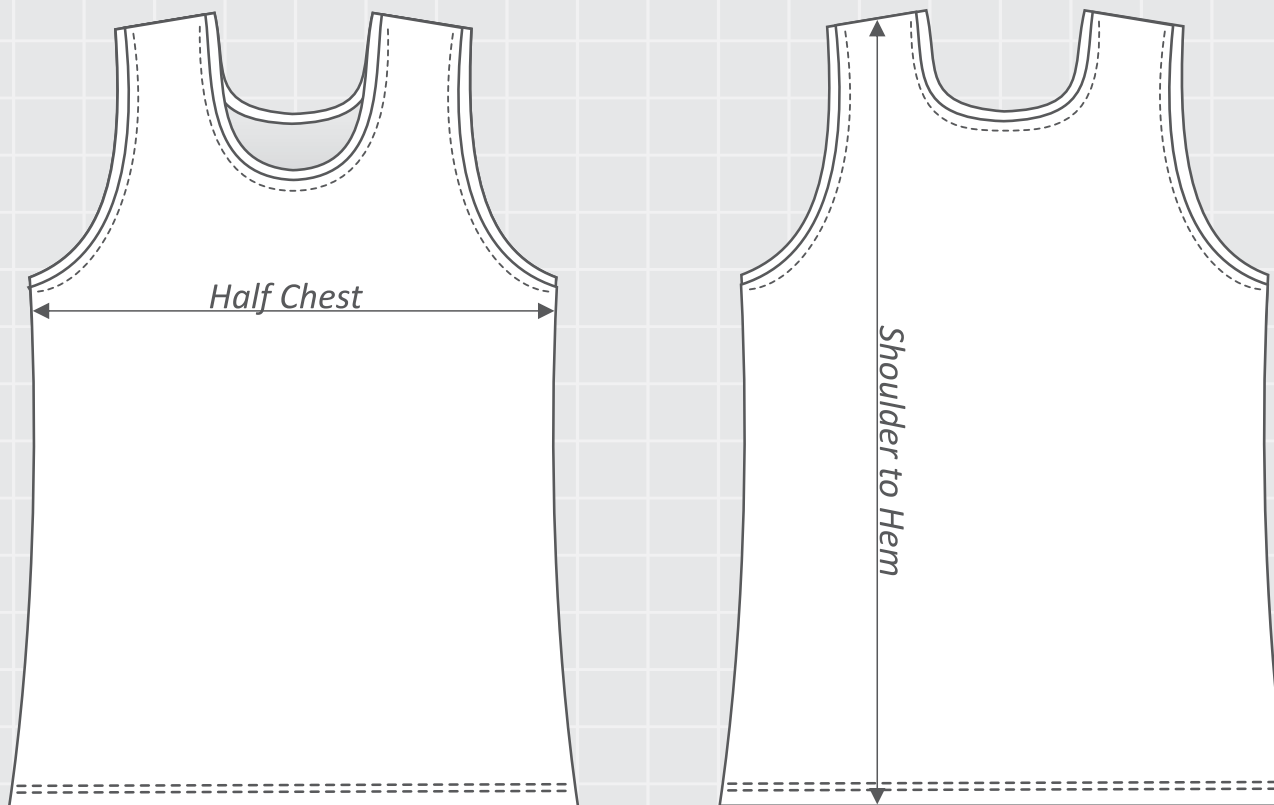

SL05 - Athletic Singlet - Round Neck - Mens

Size	2XS	XS	S	M	L	XL	2XL	3XL	4XL	5XL
Half Chest (cm)	49	51	53	56	58	61	64	66	68	70
Shoulder to Hem (cm)	71	71	72	73	74	74	75	77	78	81

All measurements are for the garment not body measurements.
Measurements can vary by +/- 1cm.