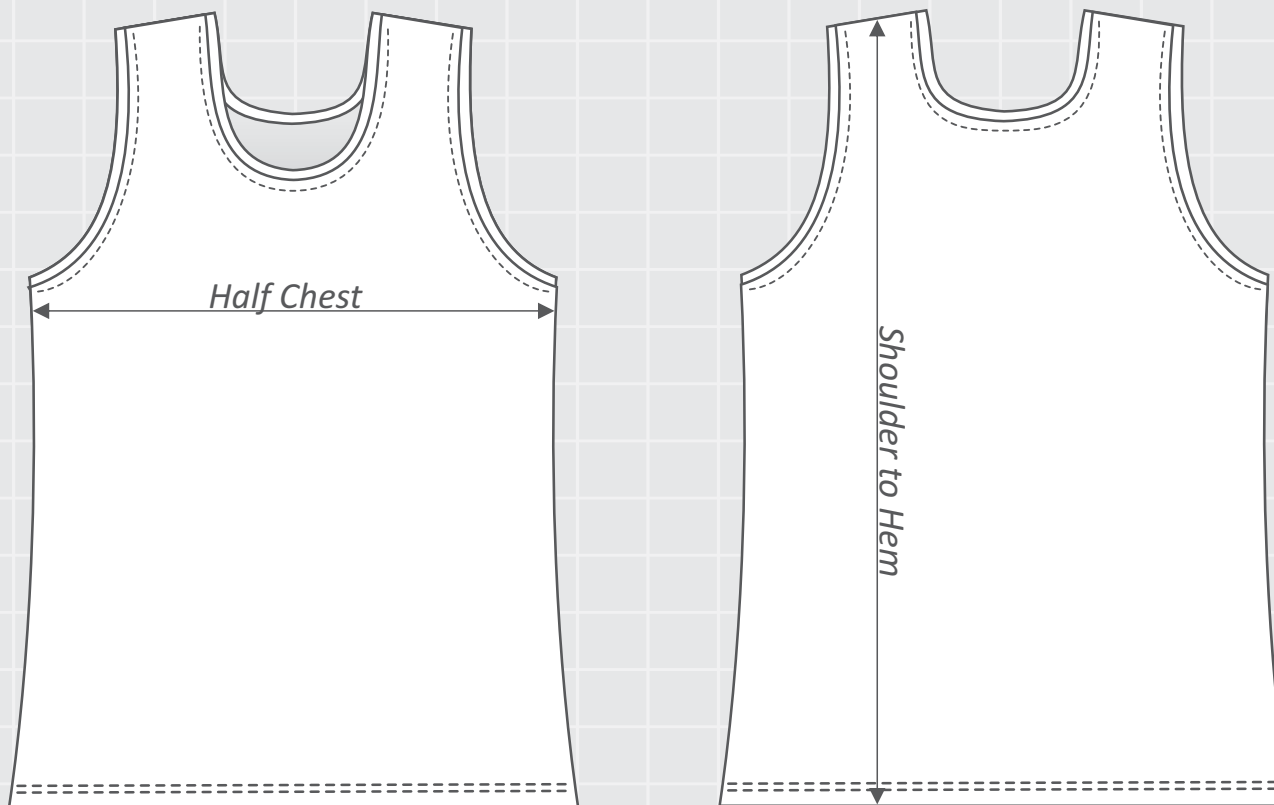

# SL06 - Athletic Singlet - Round Neck - Ladies

Size	8	10	12	14	16	18	20	22
Half Chest (cm)	45	47	49	52	55	57	59	62
Shoulder to Hem (cm)	68	68	68	70	71	71	72	72

All measurements are for the garment not body measurements.  
Measurements can vary by +/- 1cm.