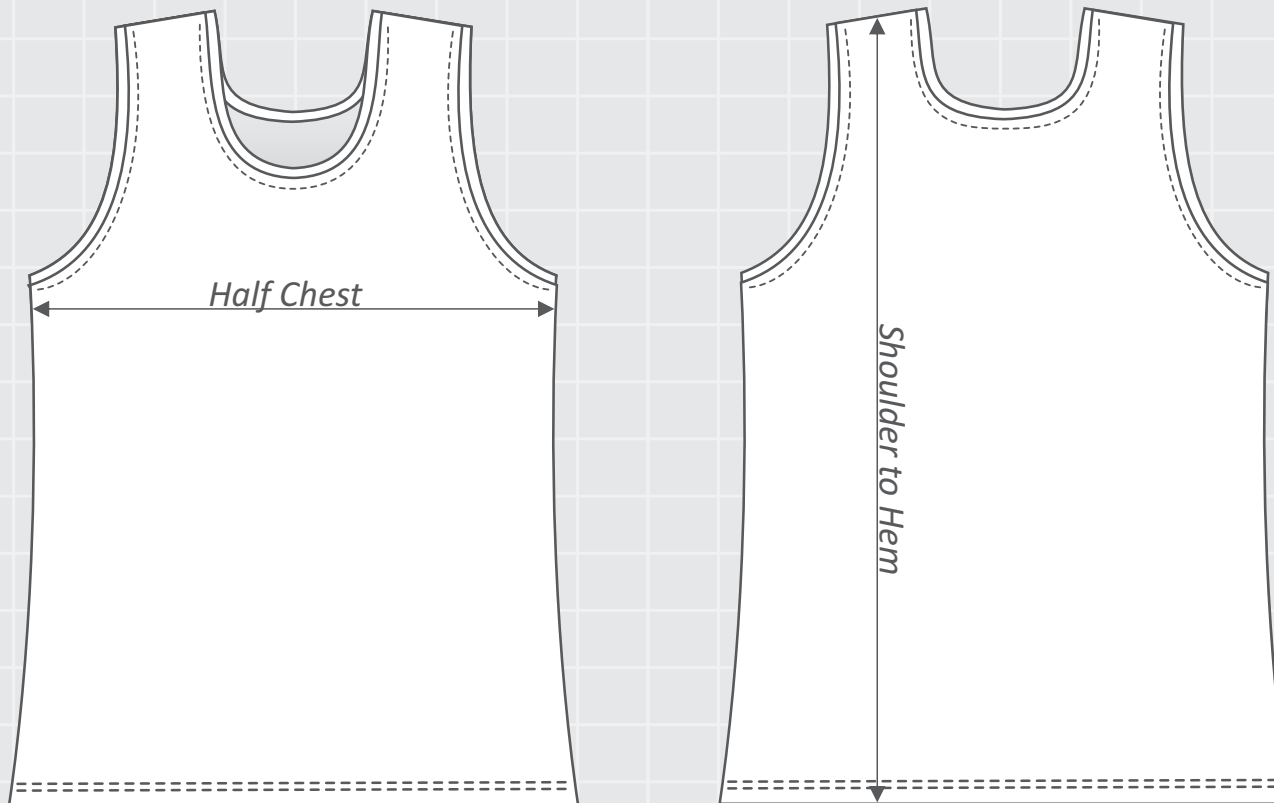

SL07 - Athletic Singlet - Round Neck - Childrens

Size	C6	C8	C10	C12	C14
Half Chest (cm)	33	35	37	40	43
Shoulder to Hem (cm)	50	54	60	62	65

All measurements are for the garment not body measurements.
Measurements can vary by +/- 1cm.