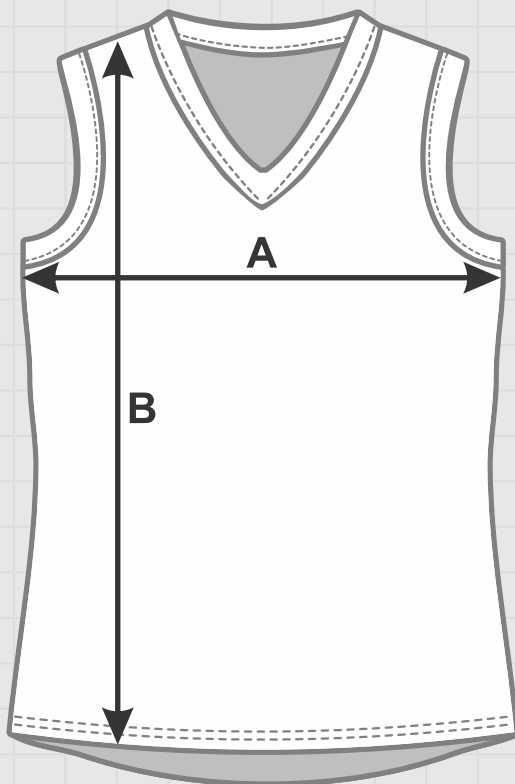

# SL20 - AFL Playing Jersey - Adults & Childrens

Size	C8	C10	C12	C14	XS	S	M	L	XL	2XL	3XL	4XL
Half Chest (cm) - A	33	36	39	42	45	48	50	52	54	56	58	60
Shoulder to Hem (cm) - B	52	55	59	63	67	70	73	75	77	79	81	84

All measurements are for the garment not body measurements.  
Measurements can vary by +/- 1cm.